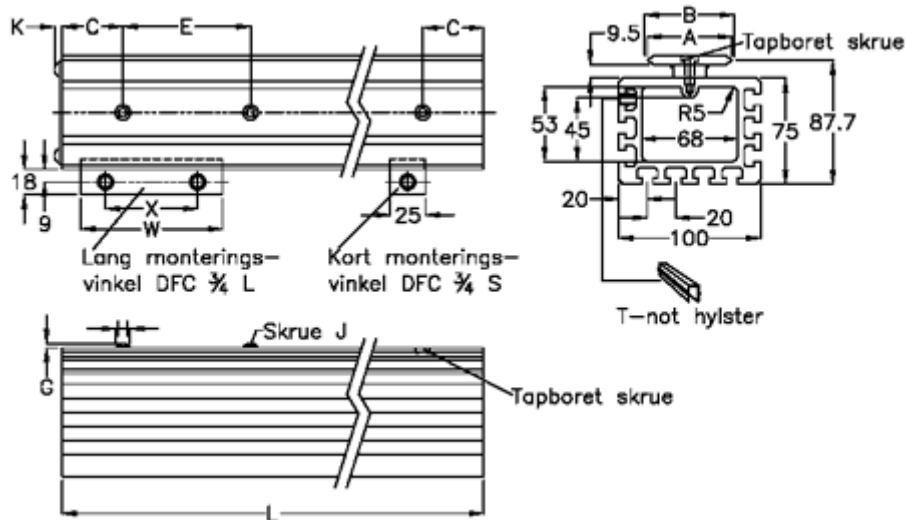

Article number: 0571339561

Description: Hepco GV3 slide beam SB M 44 L3956 P1

Measures

A	= 44	K	= 5.5
B	= 44.81	L	= 3956
C	= 43	Long mounting angle	= DFC4S
E	= 90	Precision type	= P1
For bearing	= AU 44 34	Short mounting angle	= DFC4L
G	= 3.3	W	= 100
H	= 10.5	Weight kg/1000	= 10.0
J	= M6	x	= 65